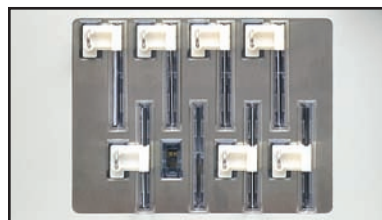

think inside the box.

**MORSE
WATCHMANS**

the integrated access control solution

Smart Keys

- Track users and key movements via identification chip

16-Key Module

- Holds the largest number of keys

KeyPro III Key Management Software

- Enhances programming and reporting
- Email Alerts help track Smart Keys

8-Key Module

- Great for key rings and larger keys

Illuminated Key Slots

- Makes retrieving and returning keys easier

6-Key Module

- Ideal for Folger Adam and large key rings

Identity Access Options

- Include hand readers, swipe cards, fingerprint readers and standard touchpads

Card Module

- Thin slots are ideal for credit, debit, gas and proximity cards

Single Locker Module

- Provides more capacity for weapons and other larger items which need to be secured with controlled access